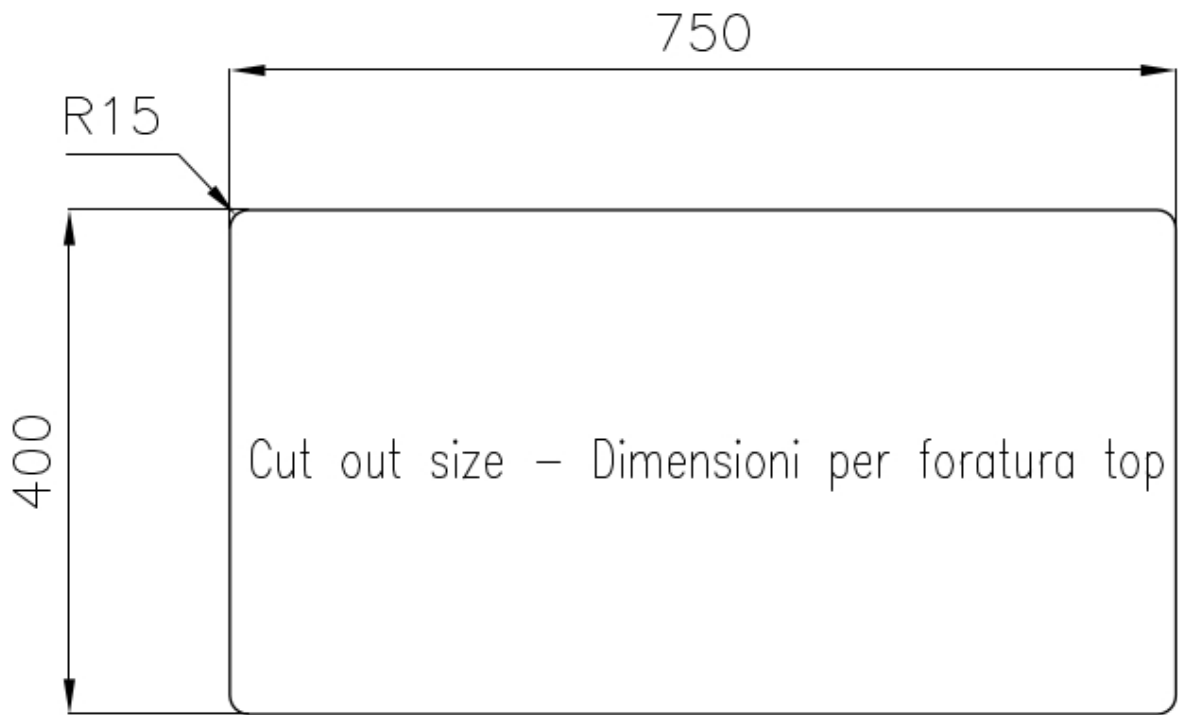

OPTIONAL ACCESSORIES